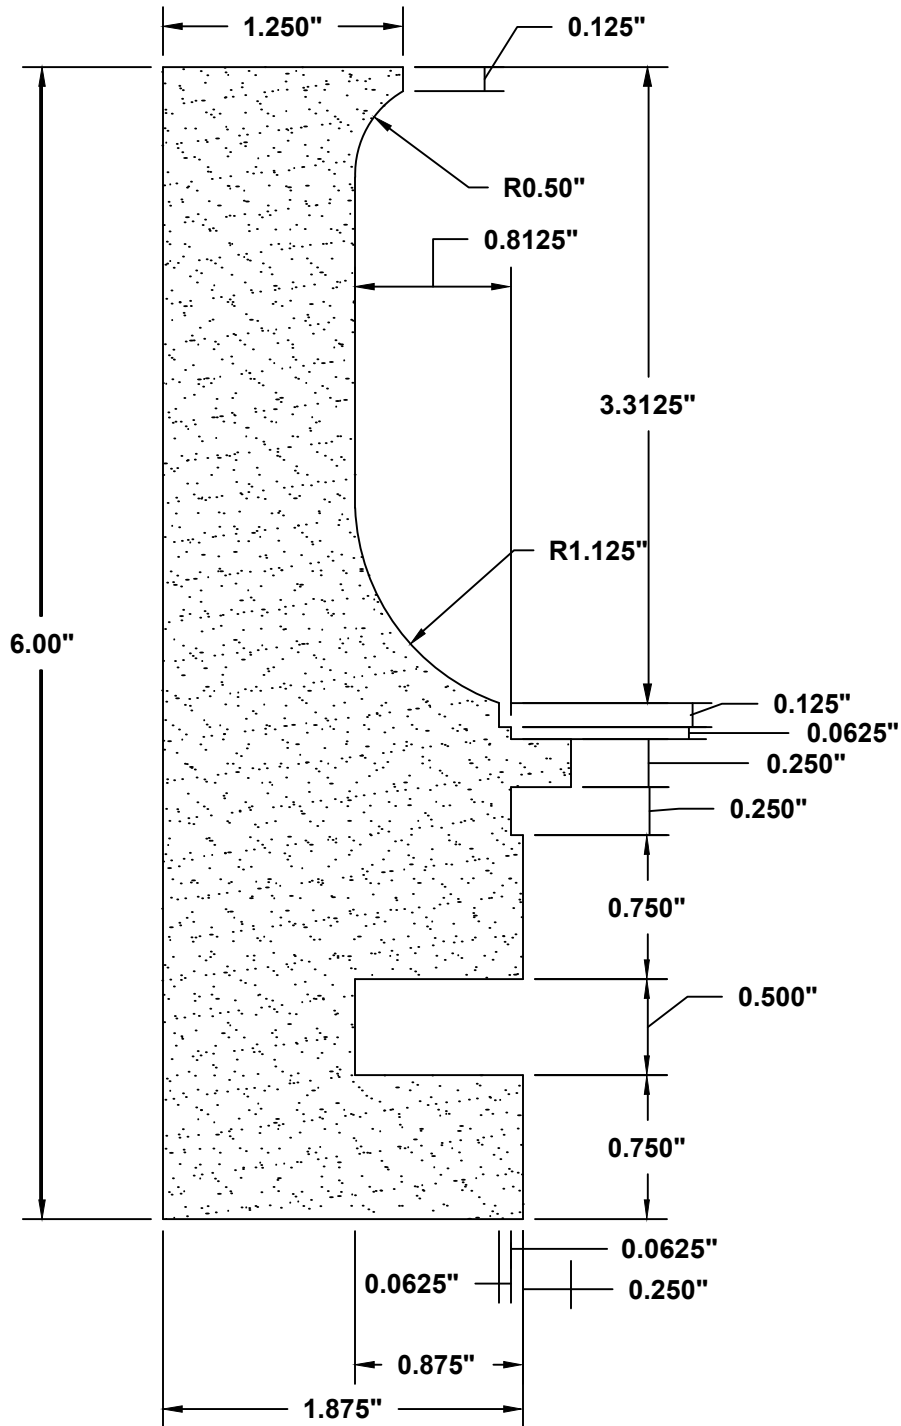

STEGMEIER[®]

LLC

CLIP-LOC REGULAR FORM

CORPORATE OFFICE 1111 West Harris Road • Arlington, TX 76001 • (800) 382-5430
www.stegmeier.com

Note all units in inches

DOWNLOAD THE STEGMEIER LLC APP 