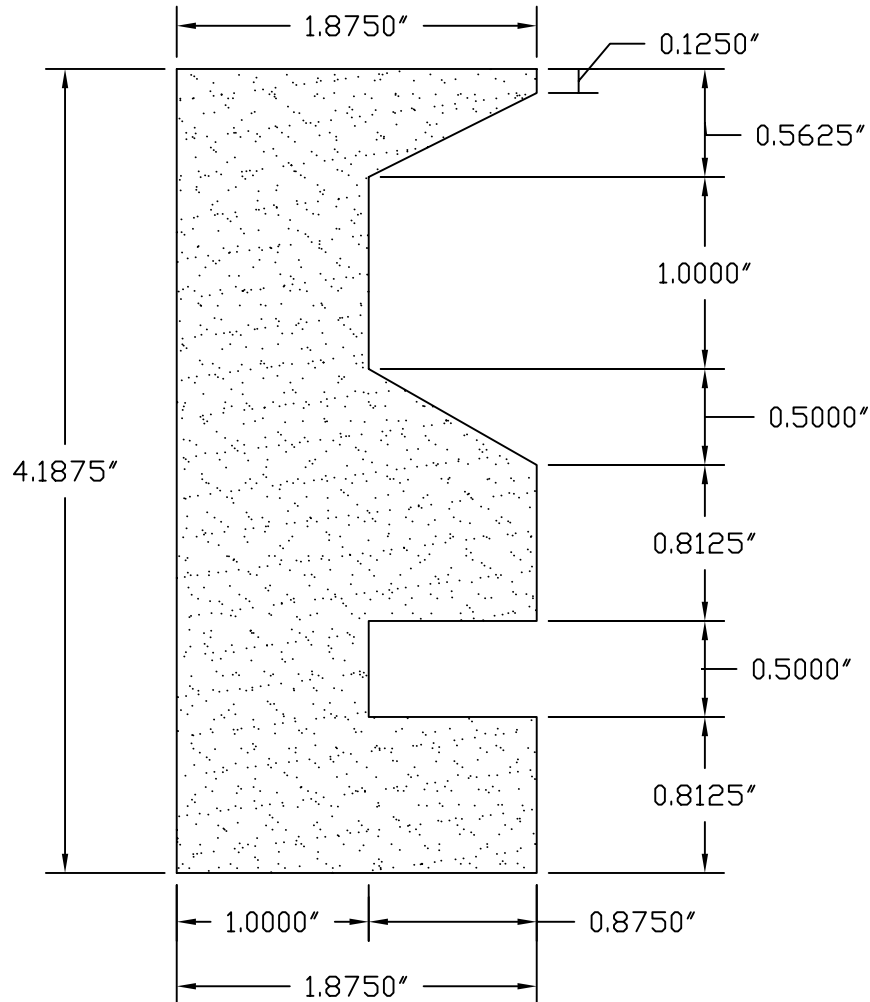

STEGMEIER[®]

LLC

Diamond Cut Countertop Form & Diamond Cut Renovation Form

CORPORATE OFFICE 1111 West Harris Road • Arlington, TX 76001 • (800) 382-5430
www.stegmeier.com

Note all units in inches

DOWNLOAD THE STEGMEIER LLC APP  