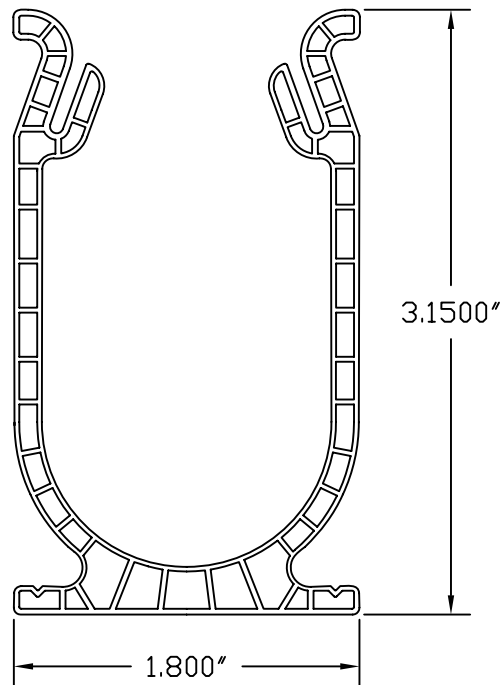

STEGMEIER[®]

LLC

Frontier Deck Drain Base Treadmaster Commercial Drain Base

CORPORATE OFFICE 1111 West Harris Road • Arlington, TX 76001 • (800) 382-5430
www.stegmeier.com

Note all units in inches

DOWNLOAD THE STEGMEIER LLC APP  