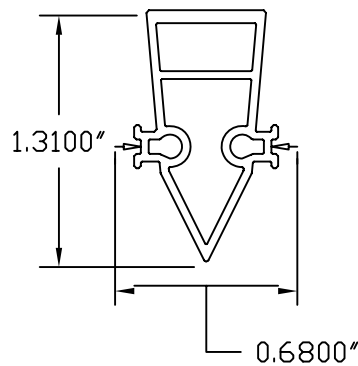

STEGMEIER[®]

LLC

Rigid Deck Joint

CORPORATE OFFICE 1111 West Harris Road • Arlington, TX 76001 • (800) 382-5430
www.stegmeier.com

Note all units in inches

DOWNLOAD THE STEGMEIER LLC APP  