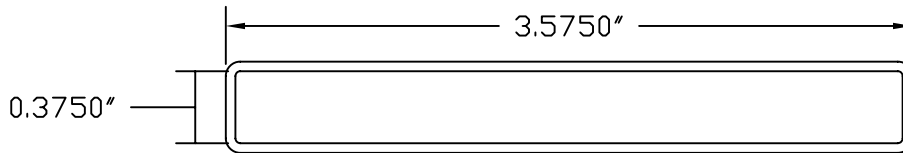

STEGMEIER[®]

LLC

Slip-n-Join Lumber Coupler

CORPORATE OFFICE 1111 West Harris Road • Arlington, TX 76001 • (800) 382-5430
www.stegmeier.com

Note all units in inches

DOWNLOAD THE STEGMEIER LLC APP  