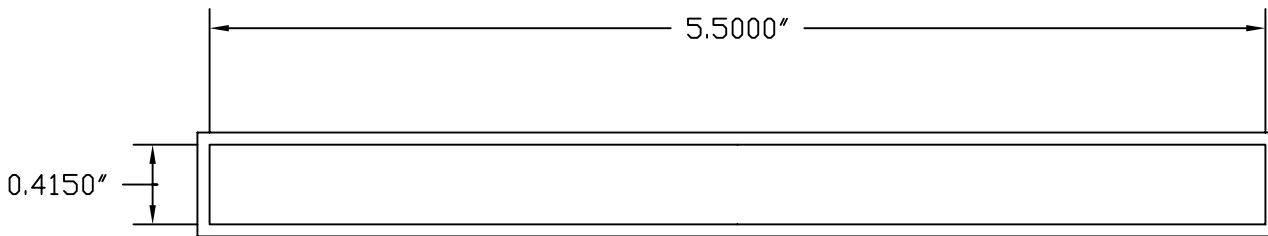

STEGMEIER[®]

LLC

6 Inch Slip-n-Join Lumber Coupler

CORPORATE OFFICE 1111 West Harris Road • Arlington, TX 76001 • (800) 382-5430
www.stegmeier.com

Note all units in inches

DOWNLOAD THE STEGMEIER LLC APP  