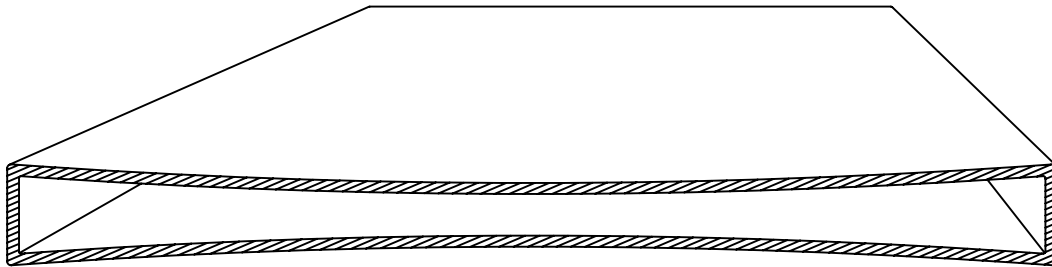

STEGMEIER[®]

LLC

6 Inch Slip-n-Join Lumber Coupler

CORPORATE OFFICE 1111 West Harris Road • Arlington, TX 76001 • (800) 382-5430
www.stegmeier.com

Note all units in inches

DOWNLOAD THE STEGMEIER LLC APP  