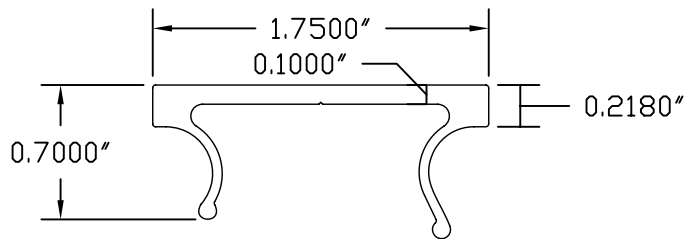

STEGMEIER[®]

LLC

Treadmaster Commercial Top Cap

CORPORATE OFFICE 1111 West Harris Road • Arlington, TX 76001 • (800) 382-5430
www.stegmeier.com

Note all units in inches

DOWNLOAD THE STEGMEIER LLC APP