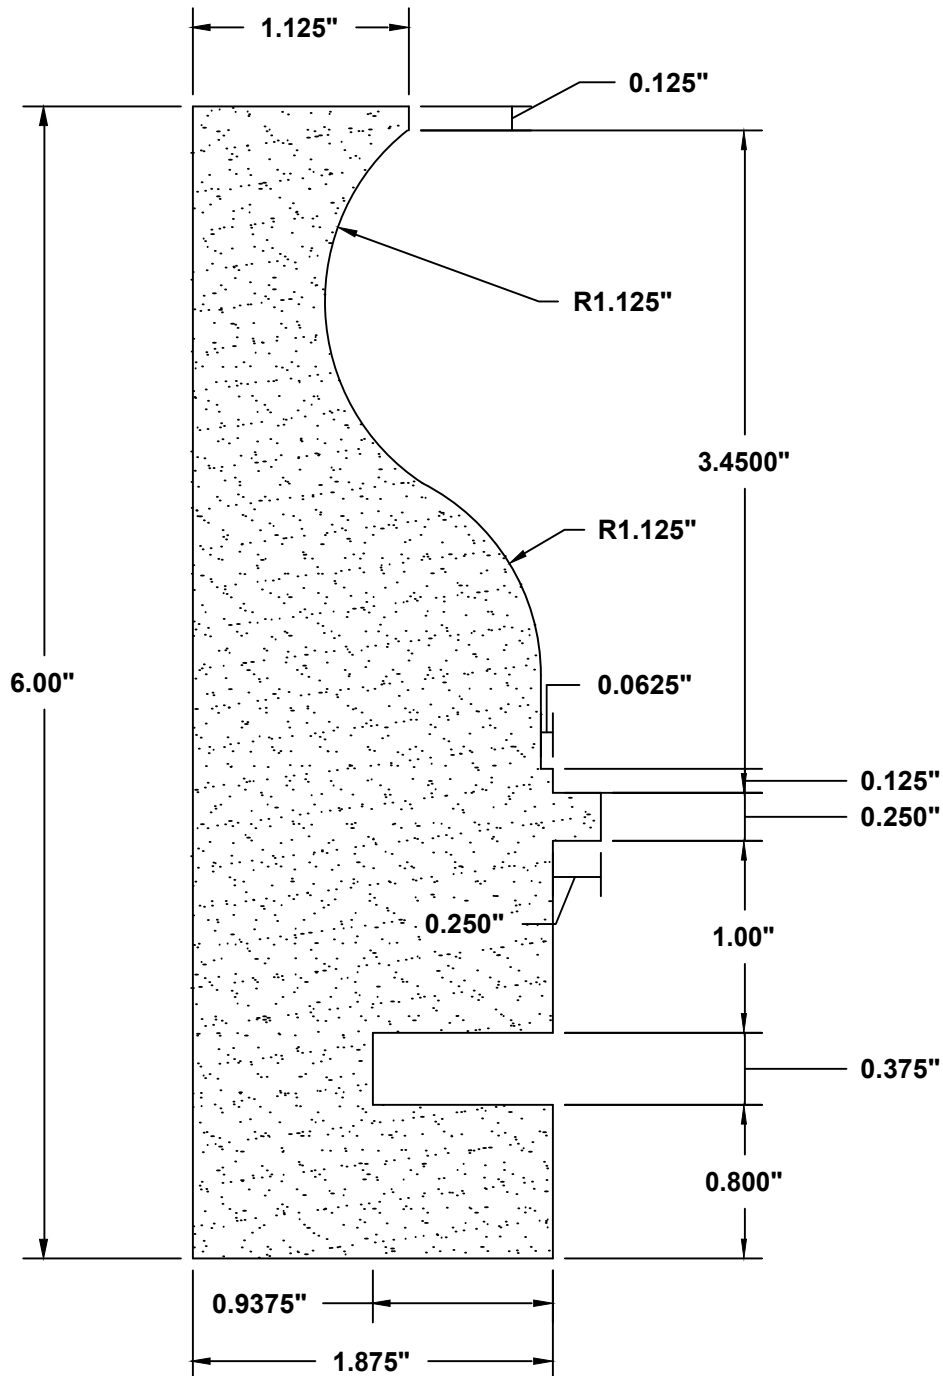

STEGMEIER[®]

LLC

CLIP-LOC INTERMEDIATE FORM

CORPORATE OFFICE 1111 West Harris Road • Arlington, TX 76001 • (800) 382-5430
www.stegmeier.com

Note all units in inches

DOWNLOAD THE STEGMEIER LLC APP