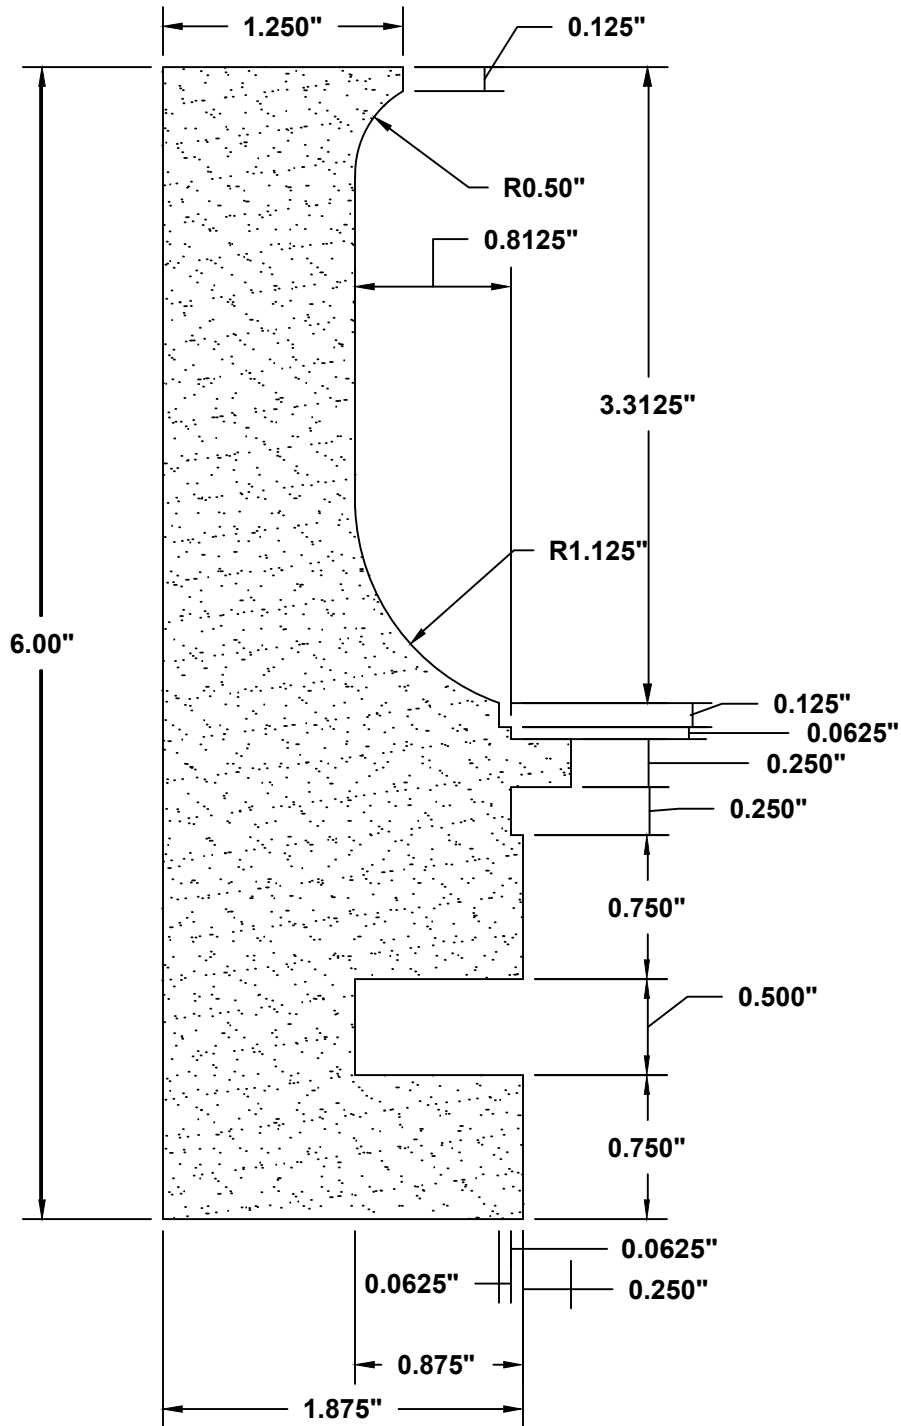

### CLIP-LOC REGULAR FORM

CORPORATE OFFICE 1111 West Harris Road • Arlington, TX 76001 • (800) 382-5430  
www.stegmeier.com

Note all units in inches

DOWNLOAD THE STEGMEIER LLC APP 