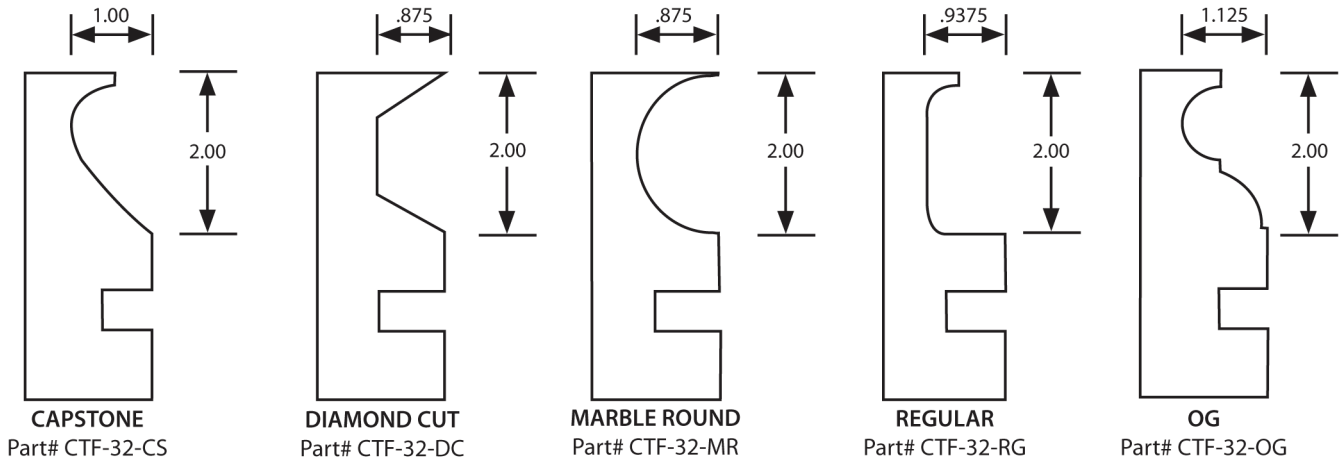

Arlington, TX • Henderson, NV

DOWNLOAD THE STEGMEIER LLC APP

COUNTER TOP FORMS

(For Poured-in-Place Concrete Counter Tops)

Stegmeier's Counter Top forms are the answer to installing the popular counters found in many contemporary kitchens, outdoor kitchens, baths and commercial sites such as restaurants and bars. These short 2" thick profiles are perfect height for most applications and can be shaped or mitered to any angle.

Counter Top Forms have a smooth, even texture allowing them to be stripped early while there is ample time for finishing.

CARTON INCLUDES:

- 32' COUNTER TOP FORMS
- 1 COUNTER TOP SIDE KIT (25 TIE WIRES, 25 WOOD SCREWS, 1 FOAM PROFILE EDGING TOOL AND 1 ROLL OF BENDING TAPE)

If 3 1/2" thick counters are desired, see Sandstone Form.