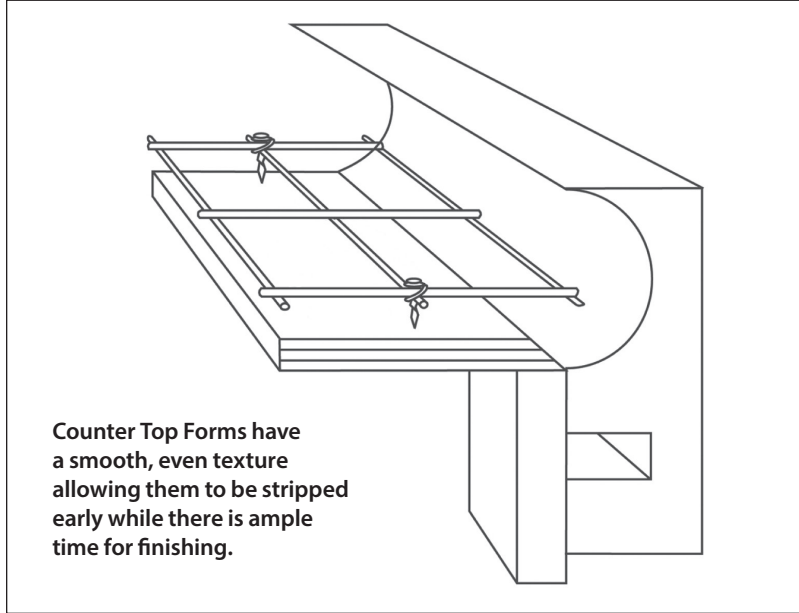

Arlington, TX • Henderson, NV

DOWNLOAD THE STEGMEIER LLC APP

COUNTER TOP FORMS

(For Poured-in-Place Concrete Counter Tops)

Stegmeier's Counter Top forms are the answer to installing the popular counters found in many contemporary kitchens, outdoor kitchens, baths and commercial sites such as restaurants and bars. These short 2" thick profiles are perfect height for most applications and can be shaped or mitered to any angle.

Counter Top Forms have a smooth, even texture allowing them to be stripped early while there is ample time for finishing.

CARTON INCLUDES:

- 32' COUNTER TOP FORMS
- 1 COUNTER TOP SIDE KIT (25 TIE WIRES, 25 WOOD SCREWS, 1 FOAM PROFILE EDGING TOOL AND 1 ROLL OF BENDING TAPE)

If 3 1/2" thick counters are desired, see Sandstone Form.