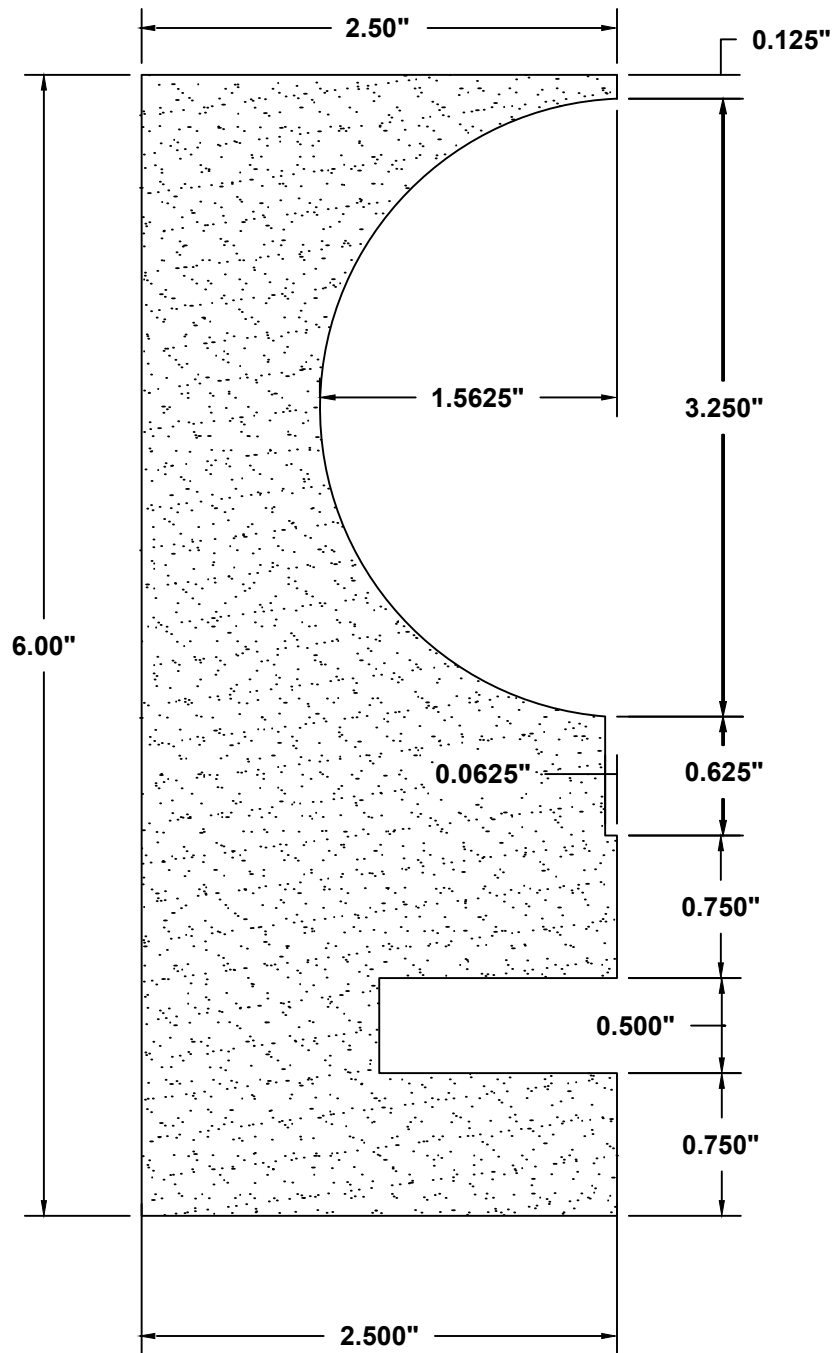

STEGMEIER[®]

LLC

SANDSTONE FORM

CORPORATE OFFICE 1111 West Harris Road Arlington, TX 76001 (800) 382-5430
www.stegmeier.com

Note all units in inches

DOWNLOAD THE STEGMEIER LLC APP