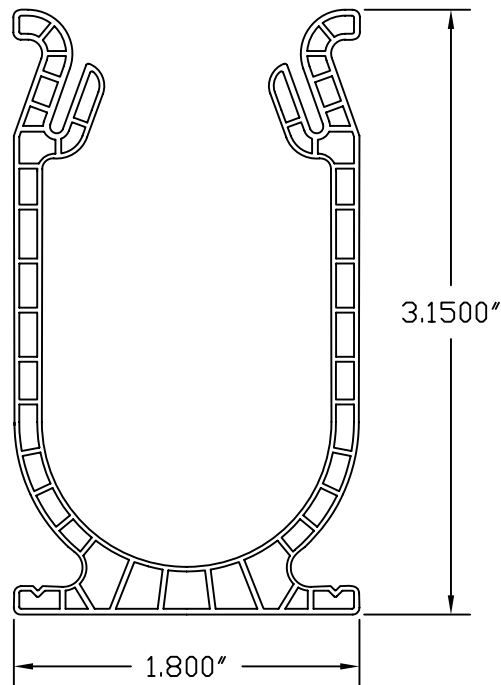

STEGMEIER[®]

LLC

Frontier Deck Drain Base Treadmaster Commercial Drain Base

CORPORATE OFFICE 1111 West Harris Road • Arlington, TX 76001 • (800) 382-5430
www.stegmeier.com

Note all units in inches

DOWNLOAD THE STEGMEIER LLC APP  