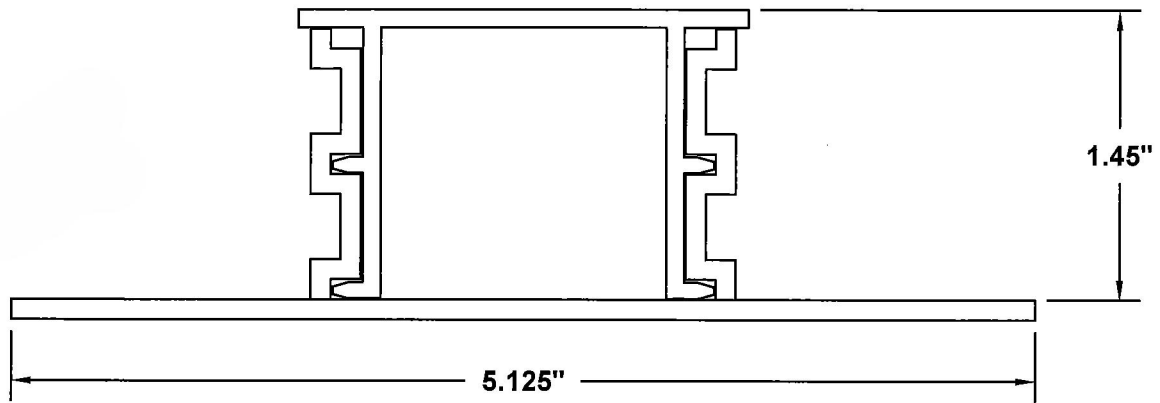

STEGMEIER[®]

LLC

Adjustable Height Paver Drain Top Cap Paver Drain Base

CORPORATE OFFICE 1111 West Harris Road • Arlington, TX 76001 • (800) 382-5430
www.stegmeier.com

Note all units in inches

DOWNLOAD THE STEGMEIER LLC APP  