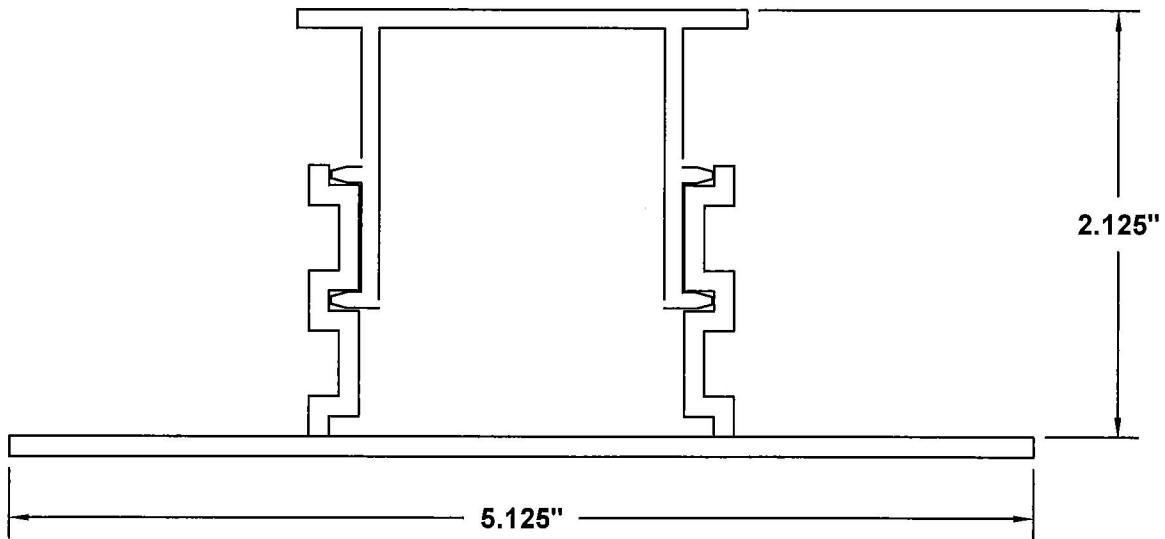

STEGMEIER[®]

LLC

Adjustable Height Paver Drain Top Cap Paver Drain Base

CORPORATE OFFICE 1111 West Harris Road • Arlington, TX 76001 • (800) 382-5430
www.stegmeier.com

Note all units in inches

DOWNLOAD THE STEGMEIER LLC APP  