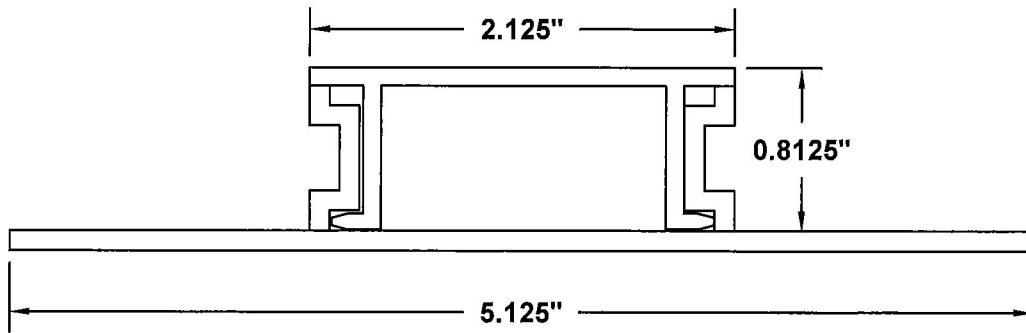

STEGMEIER[®]

LLC

Mini Paver Drain Top Cap/Base

CORPORATE OFFICE 1111 West Harris Road • Arlington, TX 76001 • (800) 382-5430
www.stegmeier.com

Note all units in inches

DOWNLOAD THE STEGMEIER LLC APP  