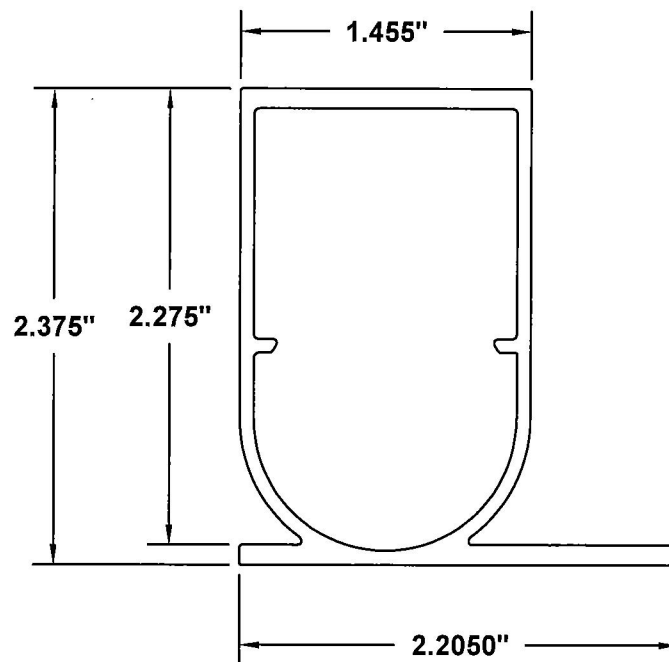

STEGMEIER[®]

LLC

Paver Drain Pro

CORPORATE OFFICE 1111 West Harris Road • Arlington, TX 76001 • (800) 382-5430
www.stegmeier.com

Note all units in inches

DOWNLOAD THE STEGMEIER LLC APP  