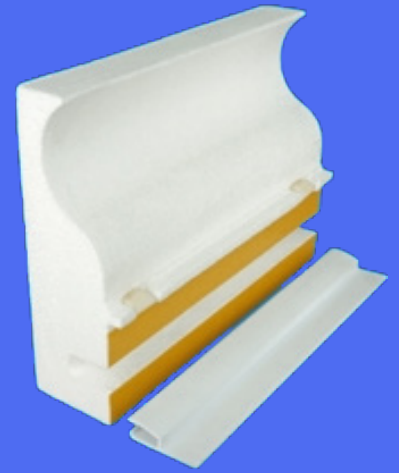

# CLIP-LOC CANTILEVER FORM (LINER POOLS)

The Clip-Loc Form attaches to the pool wall panel with double-faced tape and plastic clips (embedded in the foam). The clips snap into the liner track at 6 inch intervals and provide a secure locking device.

PRODUCT	PART #
Capstone	8CF1000
Capstone (Without Track)	8CF1000NT
Capstone (With Flex Track)	8CF1000FT
Regular	8CF1001
Regular (Without Track)	8CF1001NT
Regular (With Flex Track)	8CF1001FT
Intermediate	8CF1002
Intermediate (Without Track)	8CF1002NT
Intermediate (With Flex Track)	8CF1002FT

## Aluminum Lner Track is also available

Just order "WITHOUT TRACK"  
and order the Aluminum Liner Track part #  
you need.

Capstone

Regular

Intermediate