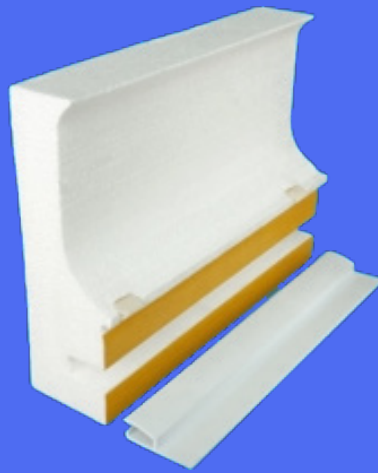

# CLIP-LOC CANTILEVER FORM (LINER POOLS)

The Clip-Loc Form attaches to the pool wall panel with double-faced tape and plastic clips (embedded in the foam). The clips snap into the liner track at 6 inch intervals and provide a secure locking device.

PRODUCT	PART #
Capstone	8CF1000
Capstone (Without Track)	8CF1000NT
Capstone (With Flex Track)	8CF1000FT
Regular	8CF1001
Regular (Without Track)	8CF1001NT
Regular (With Flex Track)	8CF1001FT
Intermediate	8CF1002
Intermediate (Without Track)	8CF1002NT
Intermediate (With Flex Track)	8CF1002FT

## Aluminum Lner Track is also available

Just order "WITHOUT TRACK"  
and order the Aluminum Liner Track part #  
you need.

Capstone

Regular

Intermediate