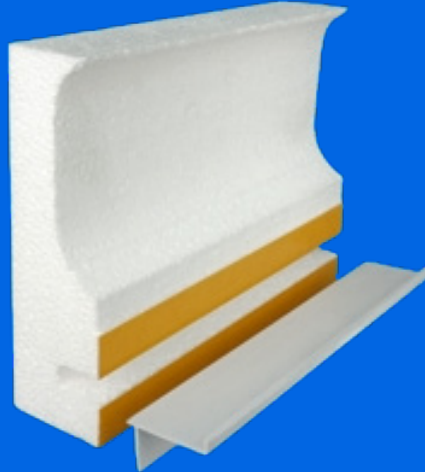

FIBERGLASS FORMS

(Fiberglass Pools)

Fiberglass forms include Plumb Strip in the carton. Plumb Strips are used to square the top edge of a fiberglass pool in preparation for setting a cantilever form.

Plumb Strips are available in white and grey/straight or flex (flex used for free form pools).

Capstone

Regular

Intermediate

DESCRIPTION	PART #
Capstone Tie Wire w/ Plumb Strip - White	9CF912
Capstone Tie Wire w/ Plumb Strip - Grey	9CF922
Capstone Tie Wire w/ Plumb Strip Flex - White	9CF912-FLEX
Capstone Tie Wire w/ Plumb Strip Flex - Grey	9CF922-FLEX
Regular Tie Wire w/ Plumb Strip - White	1CF912
Regular Tie Wire w/ Plumb Strip - Grey	1CF922
Regular Tie Wire w/ Plumb Strip Flex - White	1CF912-FLEX
Regular Tie Wire w/ Plumb Strip Flex - Grey	1CF922-FLEX
Intermediate Tie Wire w/ Plumb Strip - White	2CF912
Intermediate Tie Wire w/ Plumb Strip - Grey	2CF922
Intermediate Tie Wire w/ Plumb Strip Flex - White	2CF912-FLEX
Intermediate Tie Wire w/ Plumb Strip Flex - Grey	2CF922-FLEX