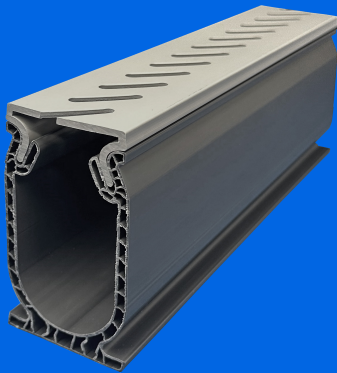

STEGMEIER DECK DRAINS

CHANNEL DRAIN

(AVAILABLE IN WHITE, TAN, GREY AND BLACK)

DECK DRAIN

(AVAILABLE IN WHITE, TAN, GREY AND BLACK)

SUPER DRAIN

(AVAILABLE IN WHITE, TAN AND GREY)

FRONTIER DECK DRAIN PRO

(AVAILABLE IN WHITE, TAN, GREY, BLACK AND MARBLE)*

FLOWMASTER 3

(AVAILABLE IN WHITE, TAN AND GREY)*

FLOWMASTER COMMERCIAL

(AVAILABLE IN WHITE, TAN AND GREY)*

*ALUMINUM TOPS AVAILABLE IN 5 COLORS

STEGMEIER[®]
LLC